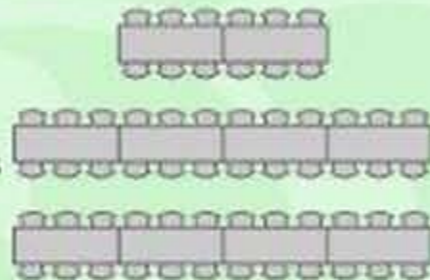

1 x Stratus tipi – can seat up to 64 for an intimate wedding or party

2 x Stratus tipis – 2 tipis joined together can seat up to 120

3 x Stratus tipis – can seat up to 160 guests

4 x Stratus tipis - can seat up to 200 guests

Tipi layout planning tool

cut and paste the components to plan your preferred layout

6' round table
and 10 chairs

Wooden table & 6 chairs
(2.0m x 1.5m)

Wooden table & 2 benches
(2.0m x 1.2m)

12 tables with benches
(in rows)

5'6" round table
and 8 chairs

Wooden table
(2.0m x 0.7m)

12 tables with chairs
(in rows)

9 tables with benches
(Radial layout)

5' round table
and 6 chairs

Wooden bench
(2.0m x 0.3m)

9 tables with chairs
(Radial layout)