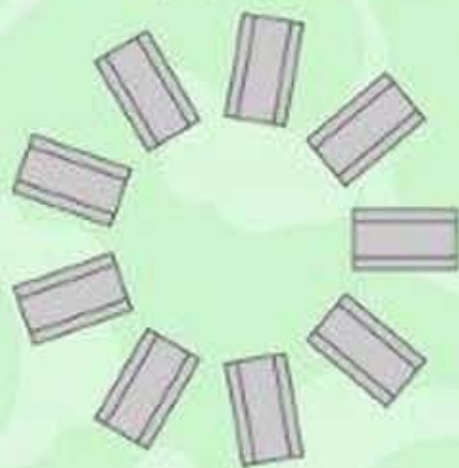

1 x Stratus tipi – can seat up to 64 for an intimate wedding or party

2 x Stratus tipis – 2 tipis joined together can seat up to 120

3 x Stratus tipis – can seat up to 160 guests

4 x Stratus tipis - can seat up to 200 guests

Tipi layout planning tool

cut and paste the components to plan your preferred layout

6' round table
and 10 chairs

Wooden table & 6 chairs
(2.0m x 1.5m)

Wooden table & 2 benches
(2.0m x 1.2m)

12 tables with benches
(in rows)

5'6" round table
and 8 chairs

Wooden table
(2.0m x 0.7m)

12 tables with chairs
(in rows)

9 tables with benches
(Radial layout)

5' round table
and 6 chairs

Wooden bench
(2.0m x 0.3m)

9 tables with chairs
(Radial layout)